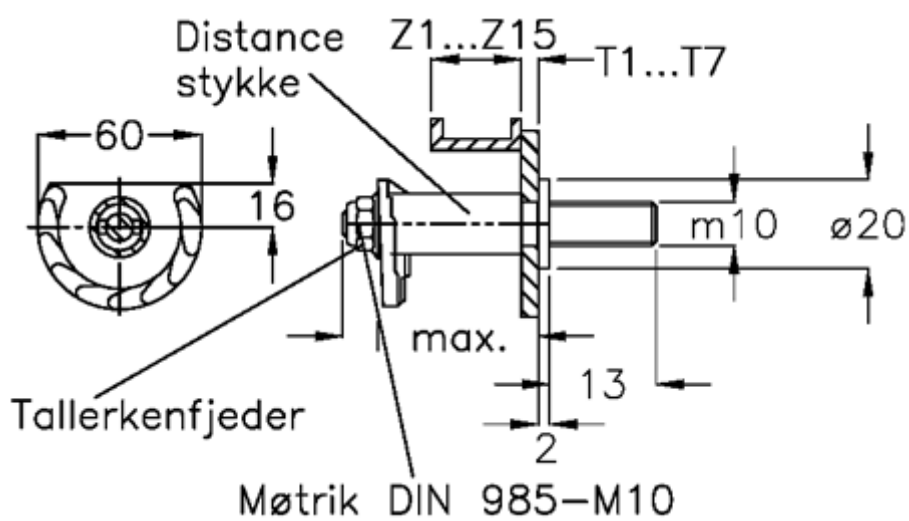

Article number: 20895101

Description: E+G Door lock
GN 117-GB-T1-Z1

Measures

Cam thickness = 0-9